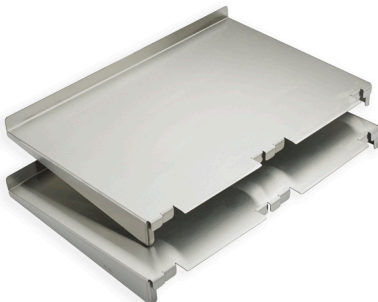

C2000 CONVEYOR EXTENSION