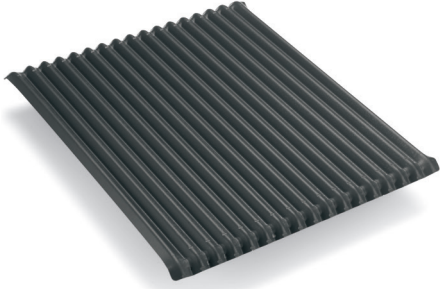

MODEL #	DIMENSIONS	COMPATIBLE WITH	PRICE

OVNTN-PAN-2	11" x 16"	C2000, C2600	$177 each
OVNTN-PAN-3	9.4" x 11.8"	C1400, C2000, C2600	$131 each

Create that top-quality "seared" appearance for paninis, chicken, fish, steak and more. Light or dark marking, depending on cook time. **Available in two sizes.**