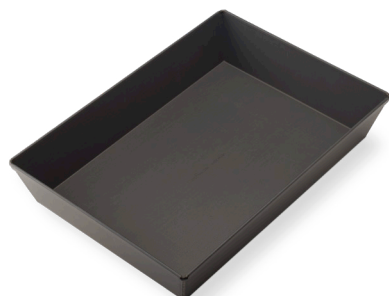

MODEL #	DIMENSIONS	COMPATIBLE WITH	PRICE
OV-DET-8X10	8" x 10"	C1400, C2000, C2600	$70 each
OV-DET-10X14	10" x 14"	C1400, C2000, C2600	$93 each
OV-DETPF-10X14	Perforated, 10" x 14"	C1400, C2000, C2600	$94 each

GRILL PLATE