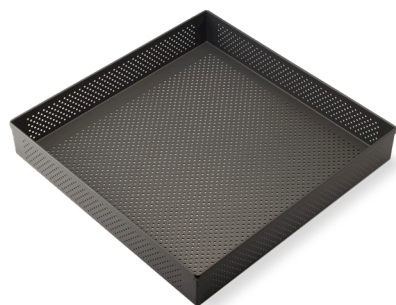

FRY BASKET

MODEL #	DIMENSIONS	COMPATIBLE WITH	PRICE
OV-FRYBSKT-12	Perforated 12" sq.	C1400, C2000, C2600	$97 each
OV-FRYBSKT-14	Perforated 14" sq.	C1400, C2000, C2600	$114 each
OV-FRYBSKT-16	Perforated 16" sq.	C2000, C2600	$141 each
OV-FRYBSKT-18	Perforated 18" sq.	C2000, C2600	$175 each

PERFORATED SHEET PAN