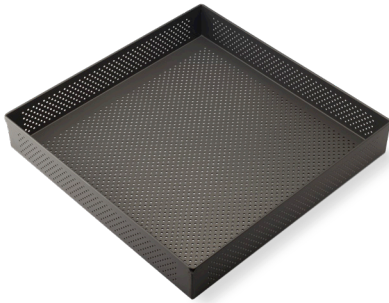

MATCHBOX® M360

Accessory Catalog
April 2023

ALUMINUM PIZZA SCREEN

MODEL #	DIMENSIONS	COMPATIBLE WITH	PRICE
OVNTN-PS12	12" Round	M360-12, M360-14	$32 each

Easy, clean support for pizza, flatbreads, french fries and more - with fast, perfect browning top and bottom.

FRY BASKET

MODEL #	DIMENSIONS	COMPATIBLE WITH	PRICE
OV-FRYBSKT-12	Perforated 12" sq.	M360-12, M360-14	$97 each

REMOVABLE STAINLESS STEEL JET PLATE

MODEL #	DIMENSIONS	COMPATIBLE WITH	PRICE
OV-JET-12BL	Bottom left position	M360-12	$78 each
OV-JET-14BL	Bottom left position	M360-14	$81 each
OV-JET-12BR	Bottom right position	M360-12	$77 each
OV-JET-14BR	Bottom right position	M360-14	$81 each
OV-JET-12TL	Top left position	M360-12	$81 each
OV-JET-14TL	Top left position	M360-14	$81 each
OV-JET-12TR	Top right position	M360-12	$77 each
OV-JET-14TR	Top right position	M360-14	$81 each