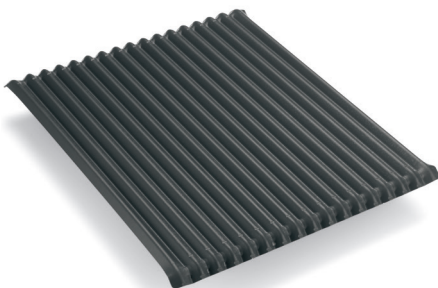

RECTANGULAR GRILL PAN	MODEL #	DIMENSIONS	COMPATIBLE WITH	PRICE

OVNTN-PAN-3	9.4" x 11.8"	M360-12, M360-14	$131 each

Create that top-quality "seared" appearance for paninis, chicken, fish, steak and more. Light or dark marking, depending on cook time.