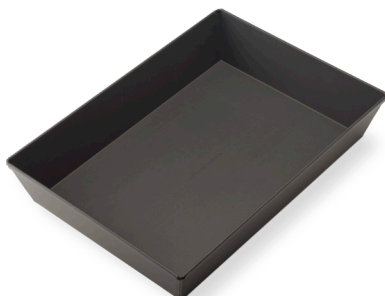

DETROIT STYLE PAN	MODEL #	DIMENSIONS	COMPATIBLE WITH	PRICE

OV-DET-8X10	8" x 10"	M360-12, M360-14	$70 each