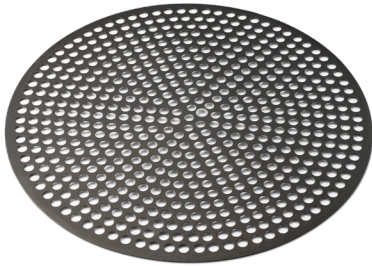

OV-HDSCREEN-8	8" round	M360-12, M360-14	$16 each
OV-HDSCREEN-10	10" round	M360-12, M360-14	$31 each
OV-HDSCREEN-12	12" round	M360-12, M360-14	$35 each
OV-HDSCREEN-14	14" round	M360-14	$48 each