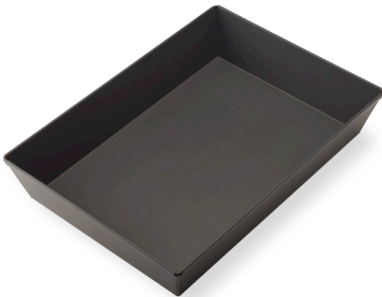

GRANDMA PAN | MODEL # DIMENSIONS COMPATIBLE WITH PRICE

- OV-GMAPAN-8**
- OV-GMAPAN-10**
- OV-GMAPAN-12**

8" square
10" square
12" square

MiSA-a12
MiSA-a12
MiSA-a12

\$72 each
\$78 each
\$86 each

DETROIT STYLE PAN | MODEL # DIMENSIONS COMPATIBLE WITH PRICE

- OV-DET-8X10**

8" x 10"

MiSA-a12

\$70 each

GRILL PLATE | MODEL # DIMENSIONS COMPATIBLE WITH PRICE

- OV-GRPLT-12X12**
- OV-GRPLT-8X11**

12" square
8" x 11"

MiSA-a12
MiSA-a12