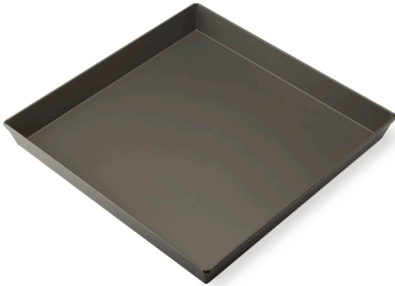

GRANDMA PAN | MODEL # DIMENSIONS COMPATIBLE WITH PRICE

- OV-GMAPAN-8**
- OV-GMAPAN-10**
- OV-GMAPAN-12**

8" square
10" square
12" square

MiSA-a12
MiSA-a12
MiSA-a12

\$72 each
\$78 each
\$86 each

DETROIT STYLE PAN | MODEL # DIMENSIONS COMPATIBLE WITH PRICE