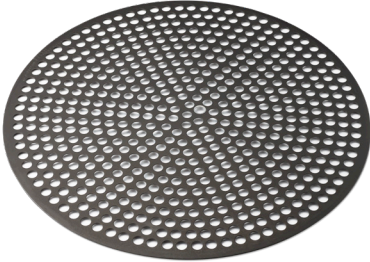

- **OV-HDSCREEN-8**
- **OV-HDSCREEN-10**
- **OV-HDSCREEN-12**

8" round
10" round
12" round

MiSA-a12
MiSA-a12
MiSA-a12

$16 each
$31 each
$35 each