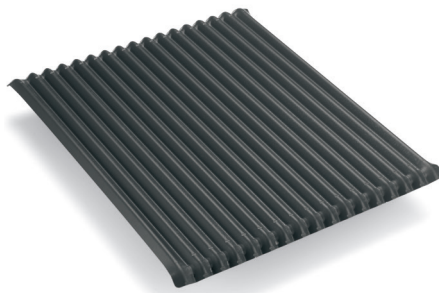

RECTANGULAR GRILL PAN

MODEL #	DIMENSIONS	COMPATIBLE WITH	PRICE

OVNTN-PAN-3	9.4" x 11.8"	MiSA-a12	$131 each

Create that top-quality "seared" appearance for paninis, chicken, fish, steak and more. Light or dark marking, depending on cook time.